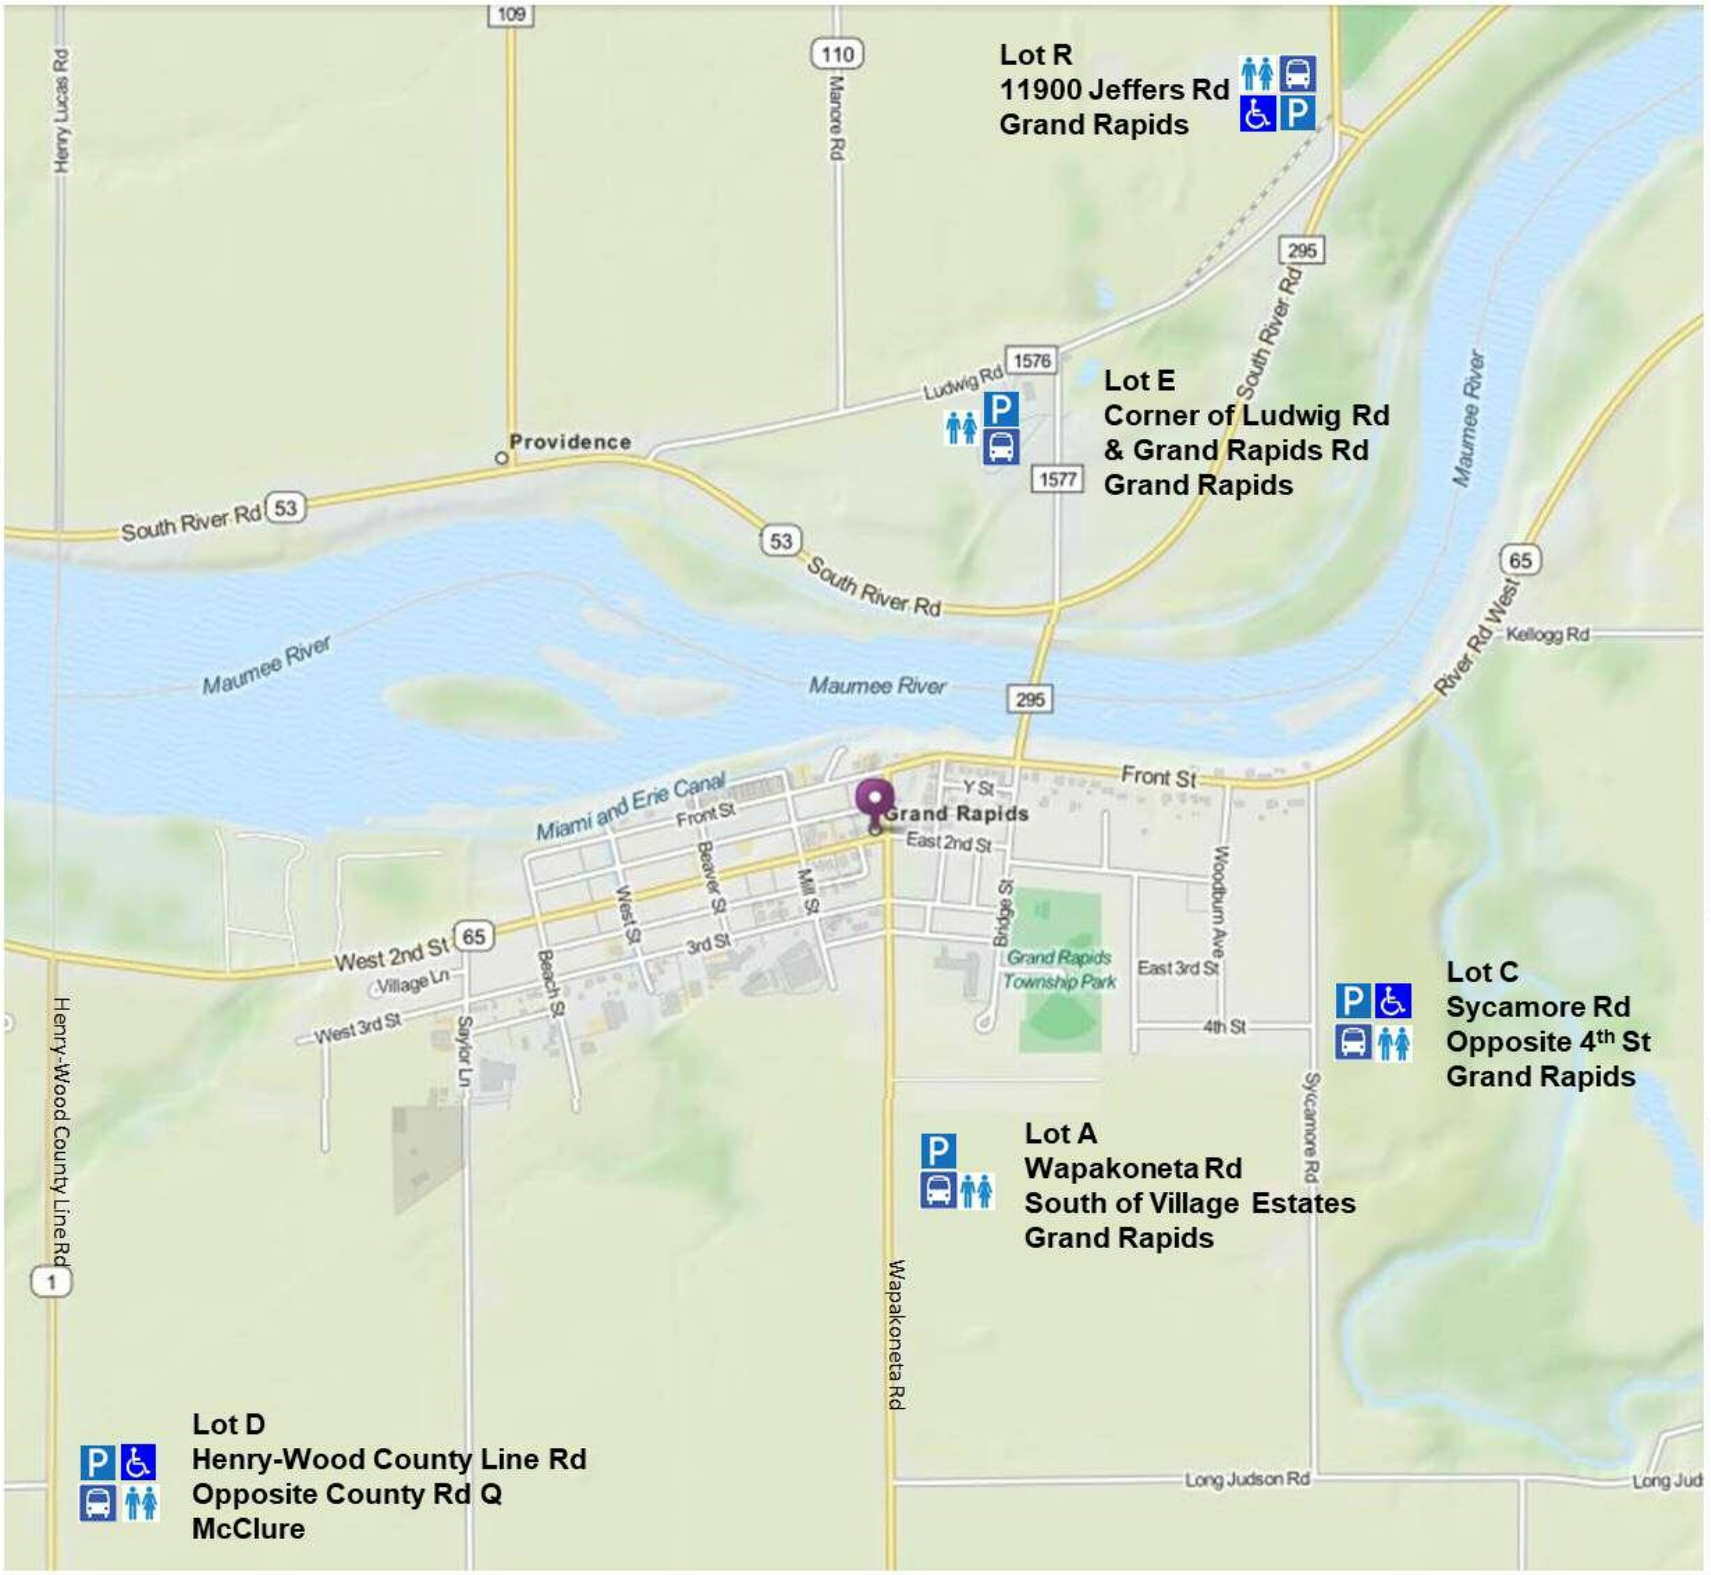

OH-24  
To  
Napoleon, Defiance

Route 65/110  
to  
McClure, Napoleon

OH-6  
to  
Napoleon

OH-24  
To  
Waterville, Maumee, 1475

Route 65  
to  
Waterville, Perrysburg

OH-6  
to  
Bowling Green

 **Lot D**  
 Henry-Wood County Line Rd  
 Opposite County Rd Q  
 McClure

 **Lot A**  
 Wapakoneta Rd  
 South of Village Estates  
 Grand Rapids

 **Lot C**  
 Sycamore Rd  
 Opposite 4th St  
 Grand Rapids

 **Lot E**  
 Corner of Ludwig Rd  
 & Grand Rapids Rd  
 Grand Rapids

 **Lot R**  
 11900 Jeffers Rd  
 Grand Rapids